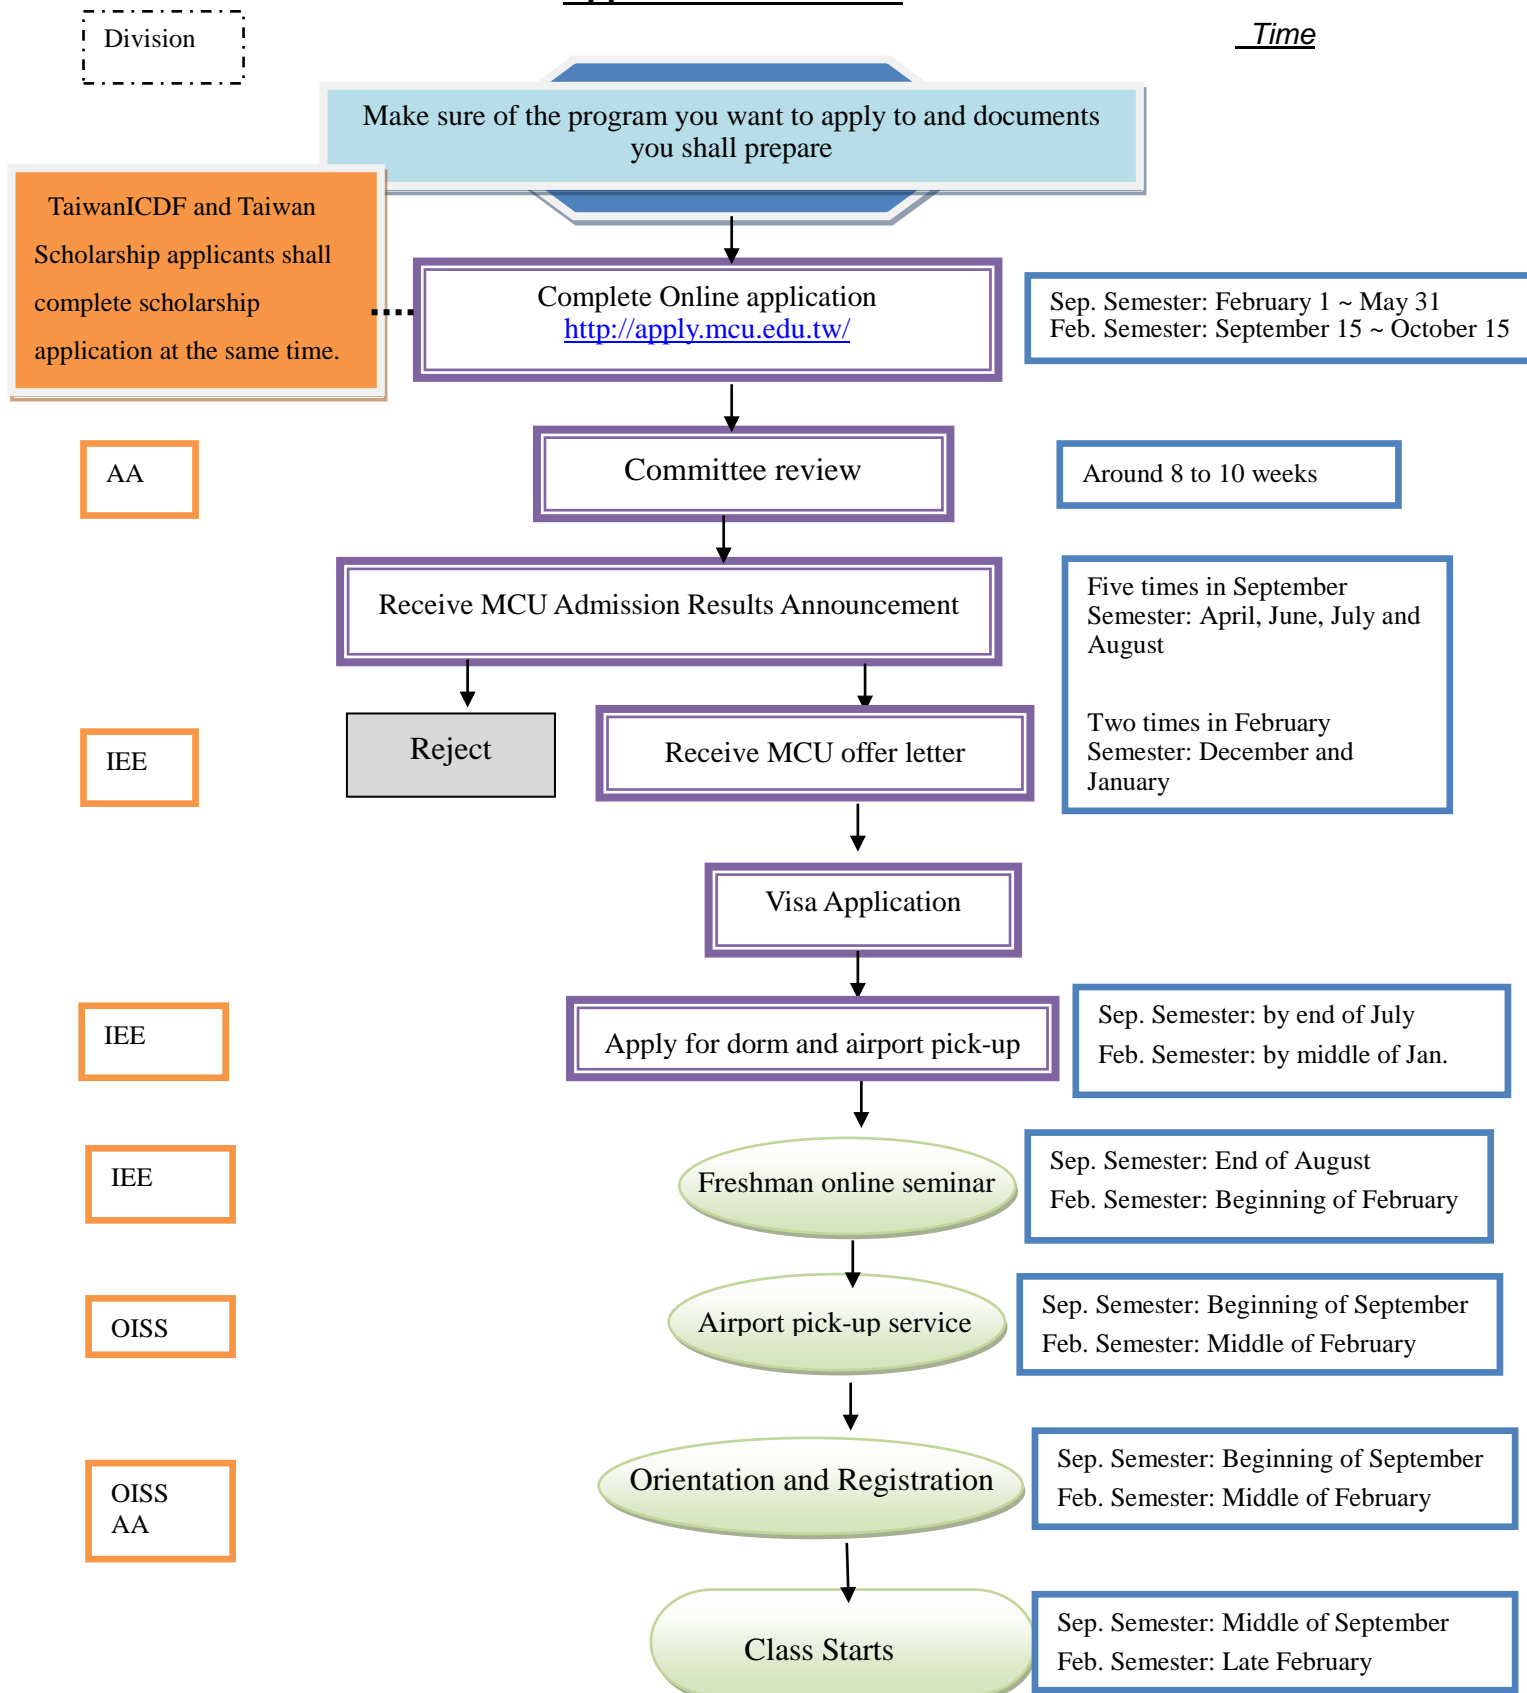

## Application Flowchart

**Notes:**

1. Abbreviation:

- IEE: International Education and Exchange Division
- AA: Academic Affairs Division
- OISS: Office of International Student Service

2. ICDF Scholarship and Taiwan Scholarship applicants shall complete the both scholarship application (ICDF: <http://www.icdf.org.tw/> & Taiwan: <http://english.moe.gov.tw/>) and the MCU online application (<http://apply.mcu.edu.tw/>) by themselves.