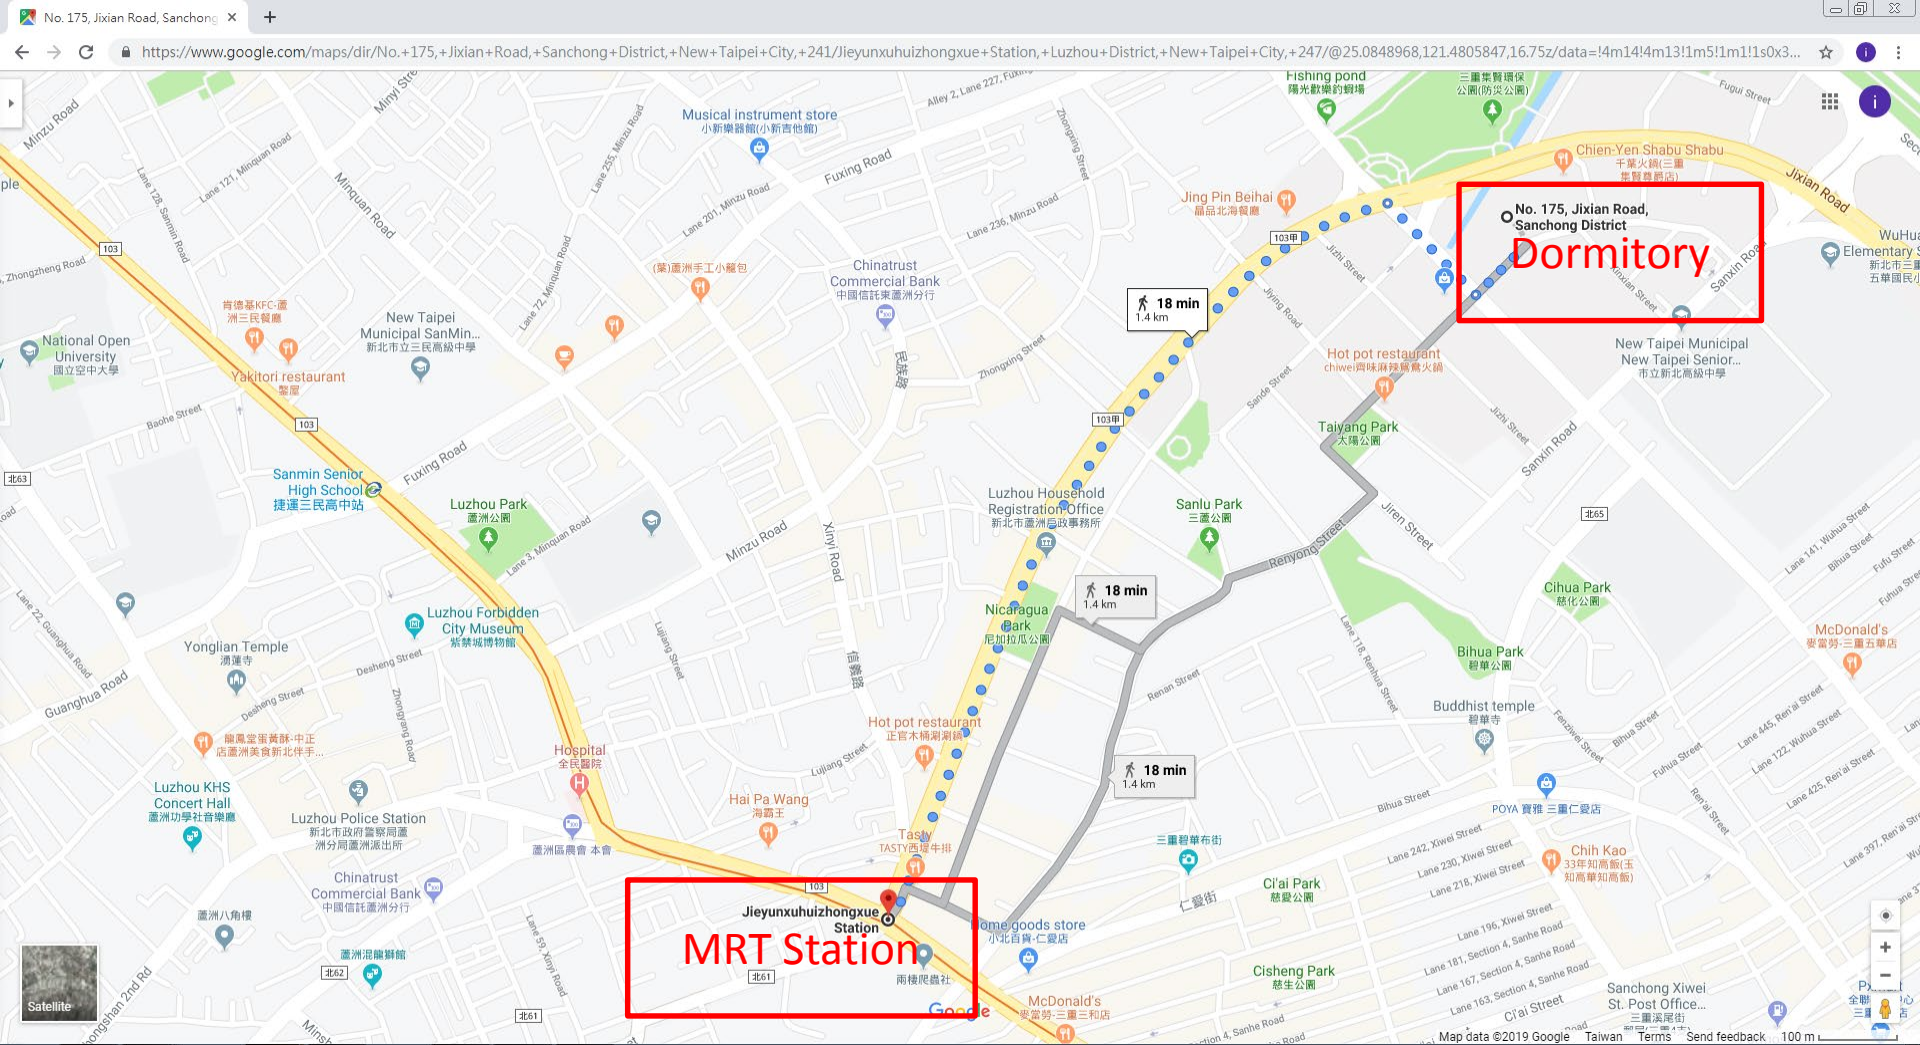

Taipei Off-Campus JiXian Dorm (3~5 person room)

Dorm Manager
Ms. Wang
Add: 10F~24F,
No.175, JiXian
Rd., Sanchong
District, New
Taipei City

徐匯中學捷運站 St. Ignatius High School MRT Station 20-minutes walk

Carrefour nearby